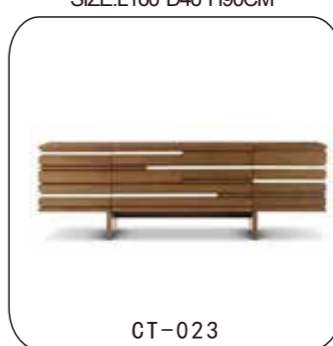

SF-125
SIZE:L281*D93.5*H68CM

SF-126
SIZE:L260*D85*H84/SH42CM

SF-127
SIZE:L235*D85*H82CM

SF-128
SIZE:L256*D92*H70CM

SF-129
SIZE:L285*D115*H84CM

SF-130
SIZE:L223*D86*H75CM

SF-131
SIZE:L286*D115*H84CM

SF-132
SIZE:L250*D97*H74CM

FRP SERIES 玻璃钢系列

CABINET SERIES 柜子系列

CT-025

SIZE:L114*D43*H61CM

CT-026

SIZE:L200*D46*H54CM

CT-027

SIZE:L180*D45*H50CM

CT-028

SIZE:L240*D48*H87CM

CT-029

SIZE:L202*D50*H72.6CM

CT-030

SIZE:L240*D52*H77CM

CT-031

SIZE:L230*D55*H67CM