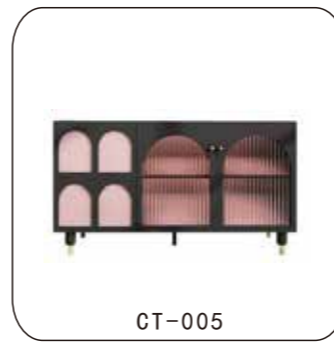

SF-125
SIZE:L281*D93.5*H68CM

SF-126
SIZE:L260*D85*H84/SH42CM

SF-127
SIZE:L235*D85*H82CM

SF-128
SIZE:L256*D92*H70CM

SF-129
SIZE:L285*D115*H84CM

SF-130
SIZE:L223*D86*H75CM

SF-131
SIZE:L286*D115*H84CM

SF-132
SIZE:L250*D97*H74CM

FRP SERIES 玻璃钢系列

CABINET SERIES 柜子系列

CT-025

SIZE:L114*D43*H61CM

CT-026

SIZE:L200*D46*H54CM

CT-027

SIZE:L180*D45*H50CM

CT-028

SIZE:L240*D48*H87CM

CT-029

SIZE:L202*D50*H72.6CM

CT-030

SIZE:L240*D52*H77CM

CT-031

SIZE:L230*D55*H67CM