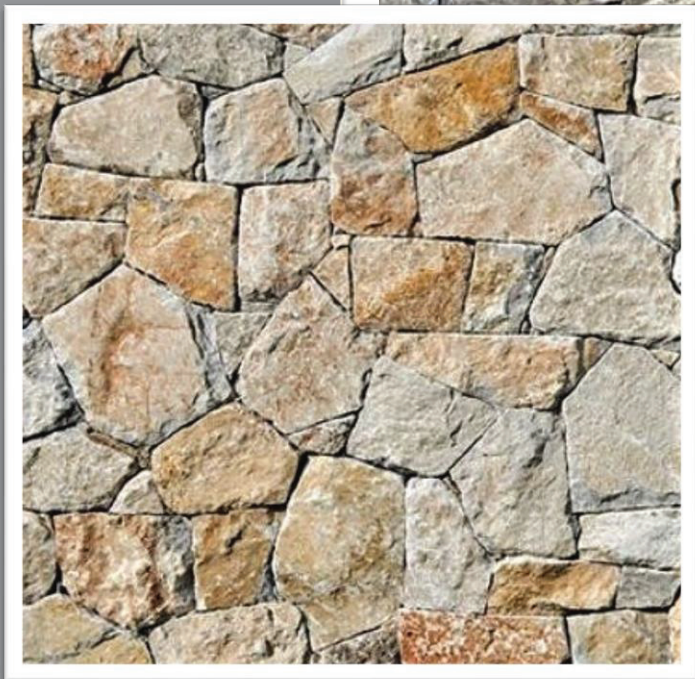

ROCK FACE SIRAGO

Top: Natural

Bottom : Machine cut

Packing: Wooden crates

Quantity: 20 sq.m/crate

Thickness: 3-5cm.

Weight : 74 kilos/sq.m