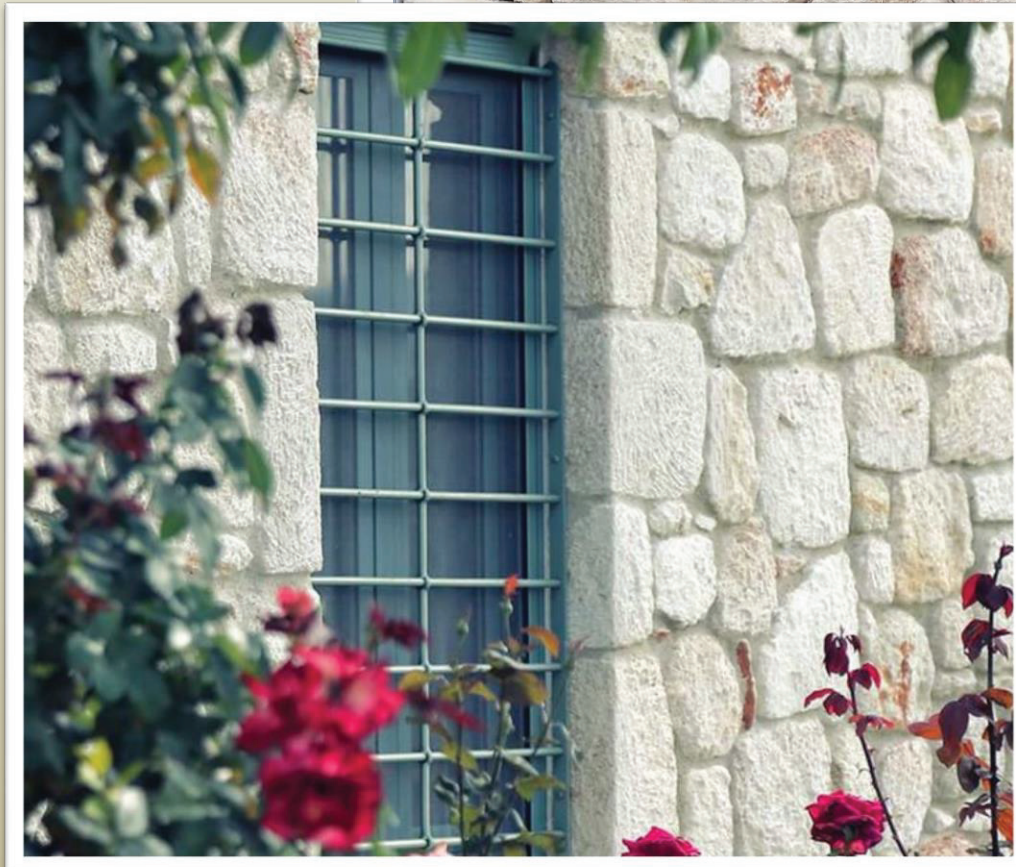

ROCK FACE AMMOS

Top: Natural

Bottom : Machine cut

Packing: Wooden crates

Quantity: 20sq.m/crate

Thickness: 3-5cm.

Weight : 65 kilos/sq.m