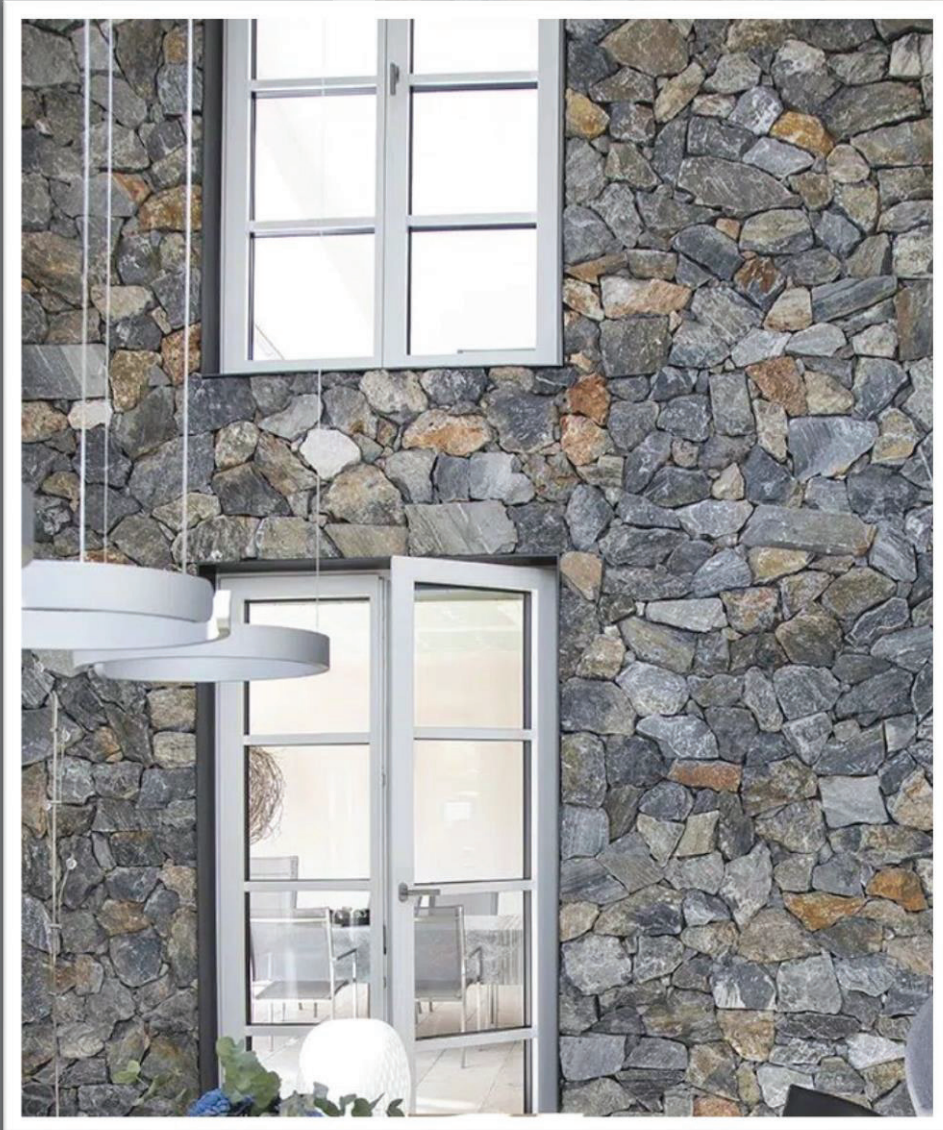

WEIGHT: 74 kilos/sq.m

053-7979200

www.rimonim-design.com
rimonimdesign@gmail.com

האורגים 28, אשדוד