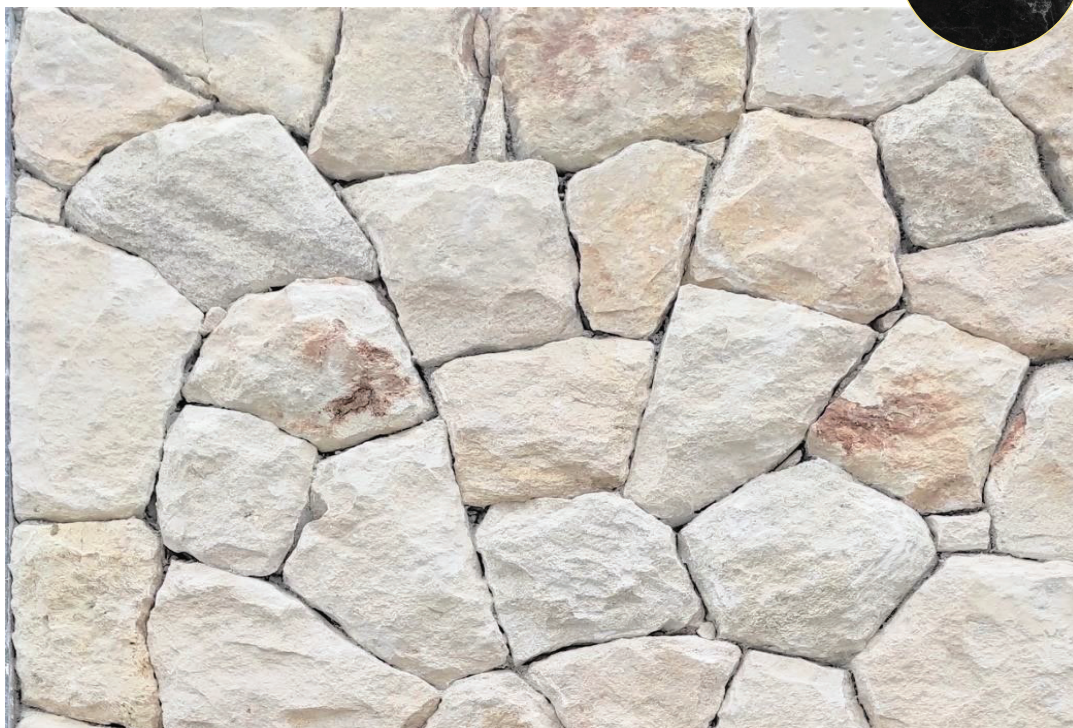

ROCK FACE AMMOS

Top: Natural

Bottom : Machine cut

Packing: Wooden crates

Quantity: 20sq.m/crate

Thickness: 3-5cm.

Weight : 65 kilos/sq.m