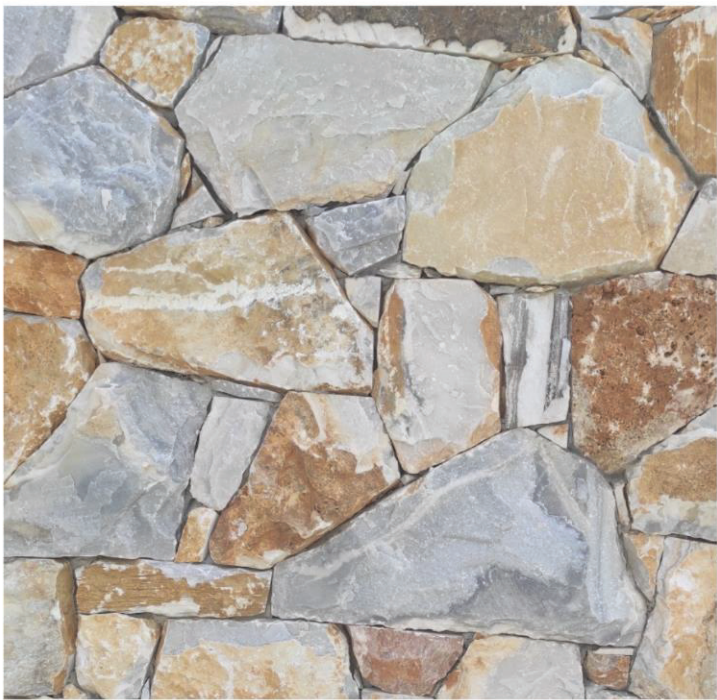

ROCK FACE LERO

Top: Natural

Bottom : Machine cut

Packing: Wooden crates

Quantity: 20sq.m/crate

Thickness: 3-5cm.

Weight : 74 kilos/sq.m

LERO