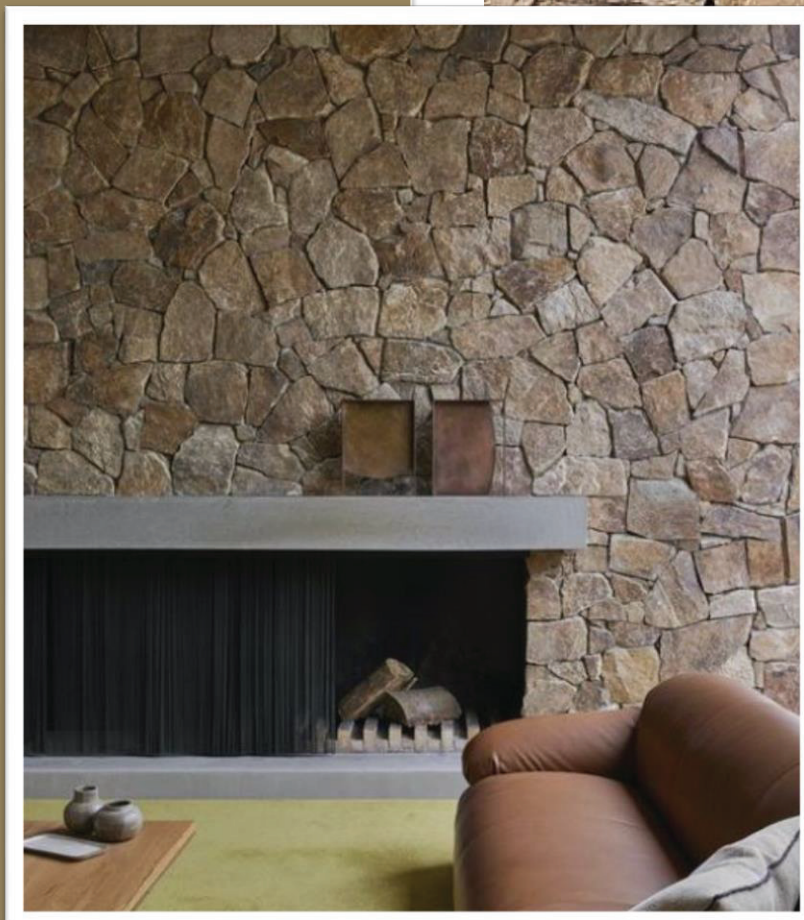

Quantity: 25sq.m/crate

Thickness: 3-5cm.

Weight : 74 kilos/sq.m

ROCK FACE SIRAGO

Top: Natural

Bottom : Machine cut

Packing: Wooden crates

Quantity: 20 sq.m/crate