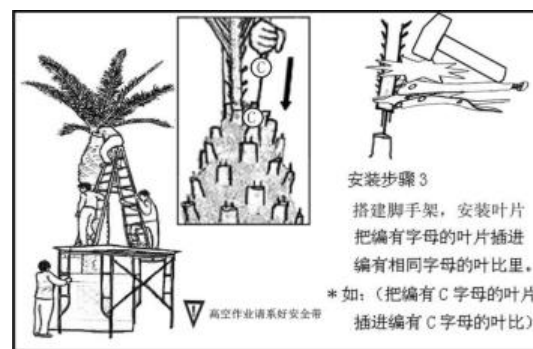

第二步：把树立起来，上螺丝固定。 Step2: Set it up and fix it with screws.

第三步：把叶片往背面弯成C型。 Step3: Bend the leaves back into a C shape

第四步：将叶传送到顶部 Step4: Transfer the leaf to the top

第五步：按顺序把叶子插满 Step5: Insert the leaves all over the hole