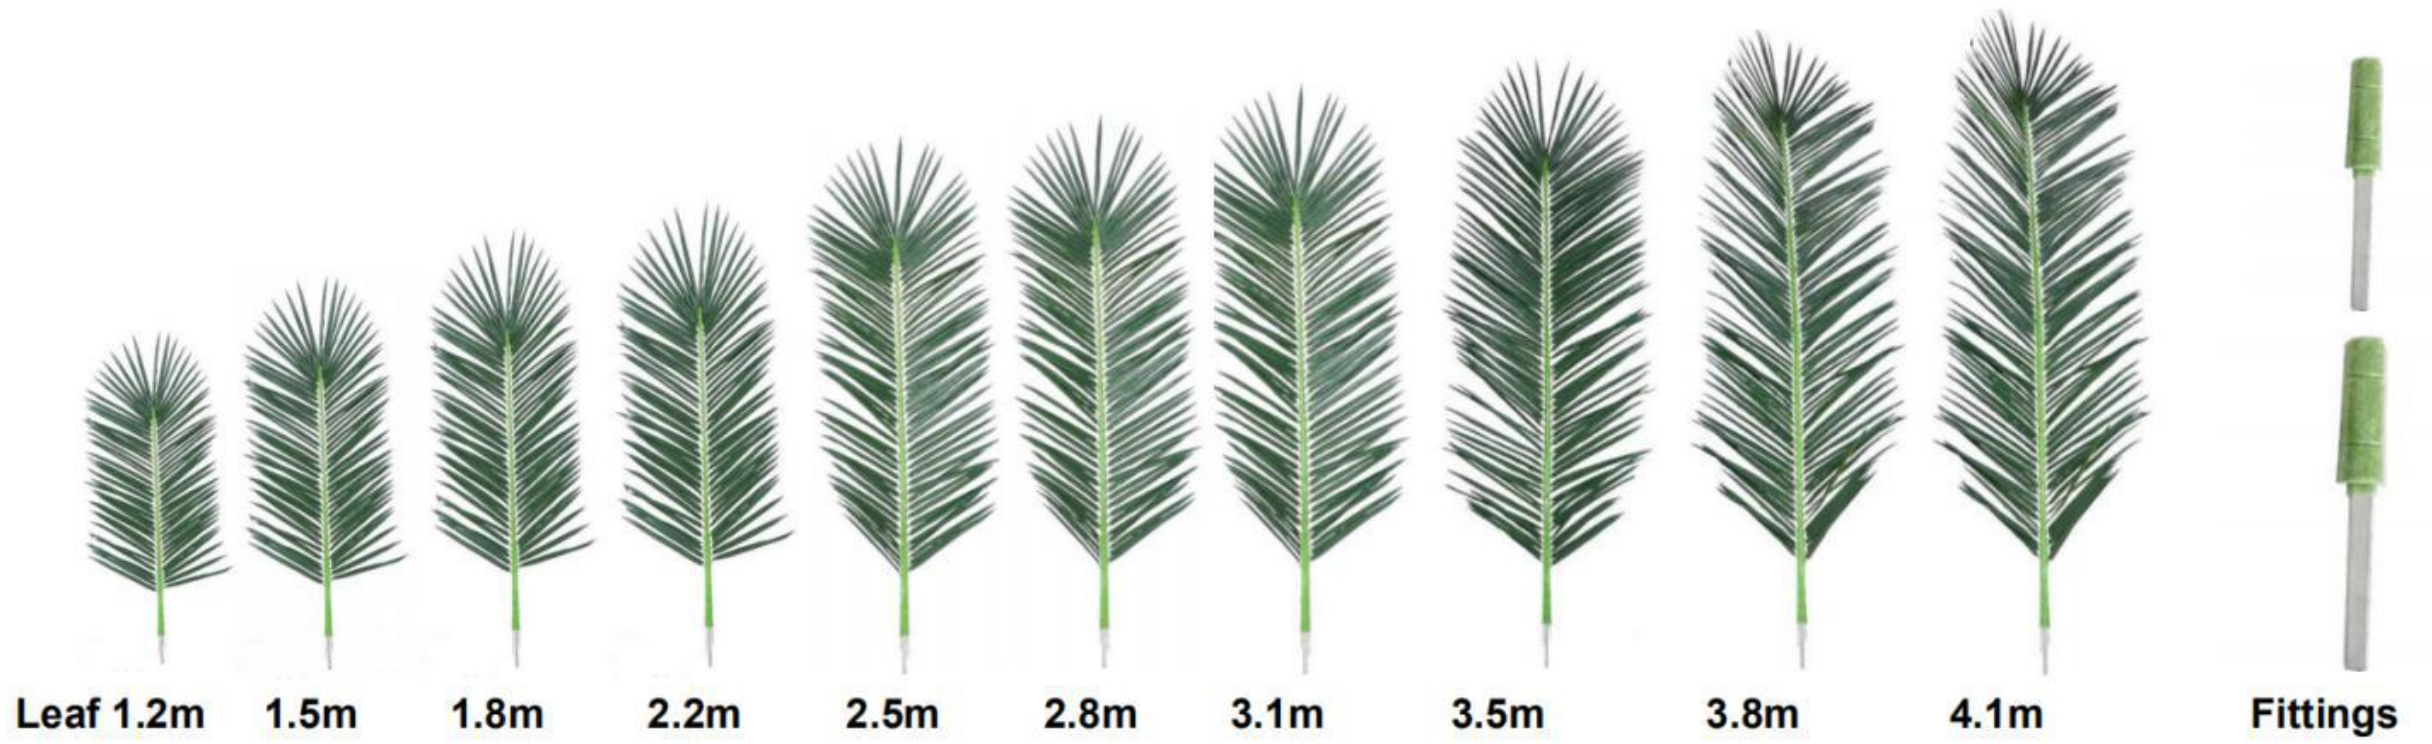

棕榈树树叶 Palm tree Leaves

Artificial tree fern

No. STFP01
杪欏树 Tree Fern
High: 3 m 16 Lvs
Φ: 16-35cm

No. STSY01
杪欏树 Tree Fern
High: 4 m 45 Lvs
Φ: 20-25cm

Artificial Cycads Tree

No. STFP01
铁树 Cycads Tree
High: 3 m 16 Lvs
Φ: 16-35cm

苏铁细节 Tree Cycads Detail

苏铁细节 Tree Cycads Detail

Artificial Palm Tree Leaves

Artificial Palm Tree Leaves

Artificial Palm Tree Leaves

Artificial Palm Tree Packing

棕榈树整柜装车 Palm tree loading in containers no need packing box