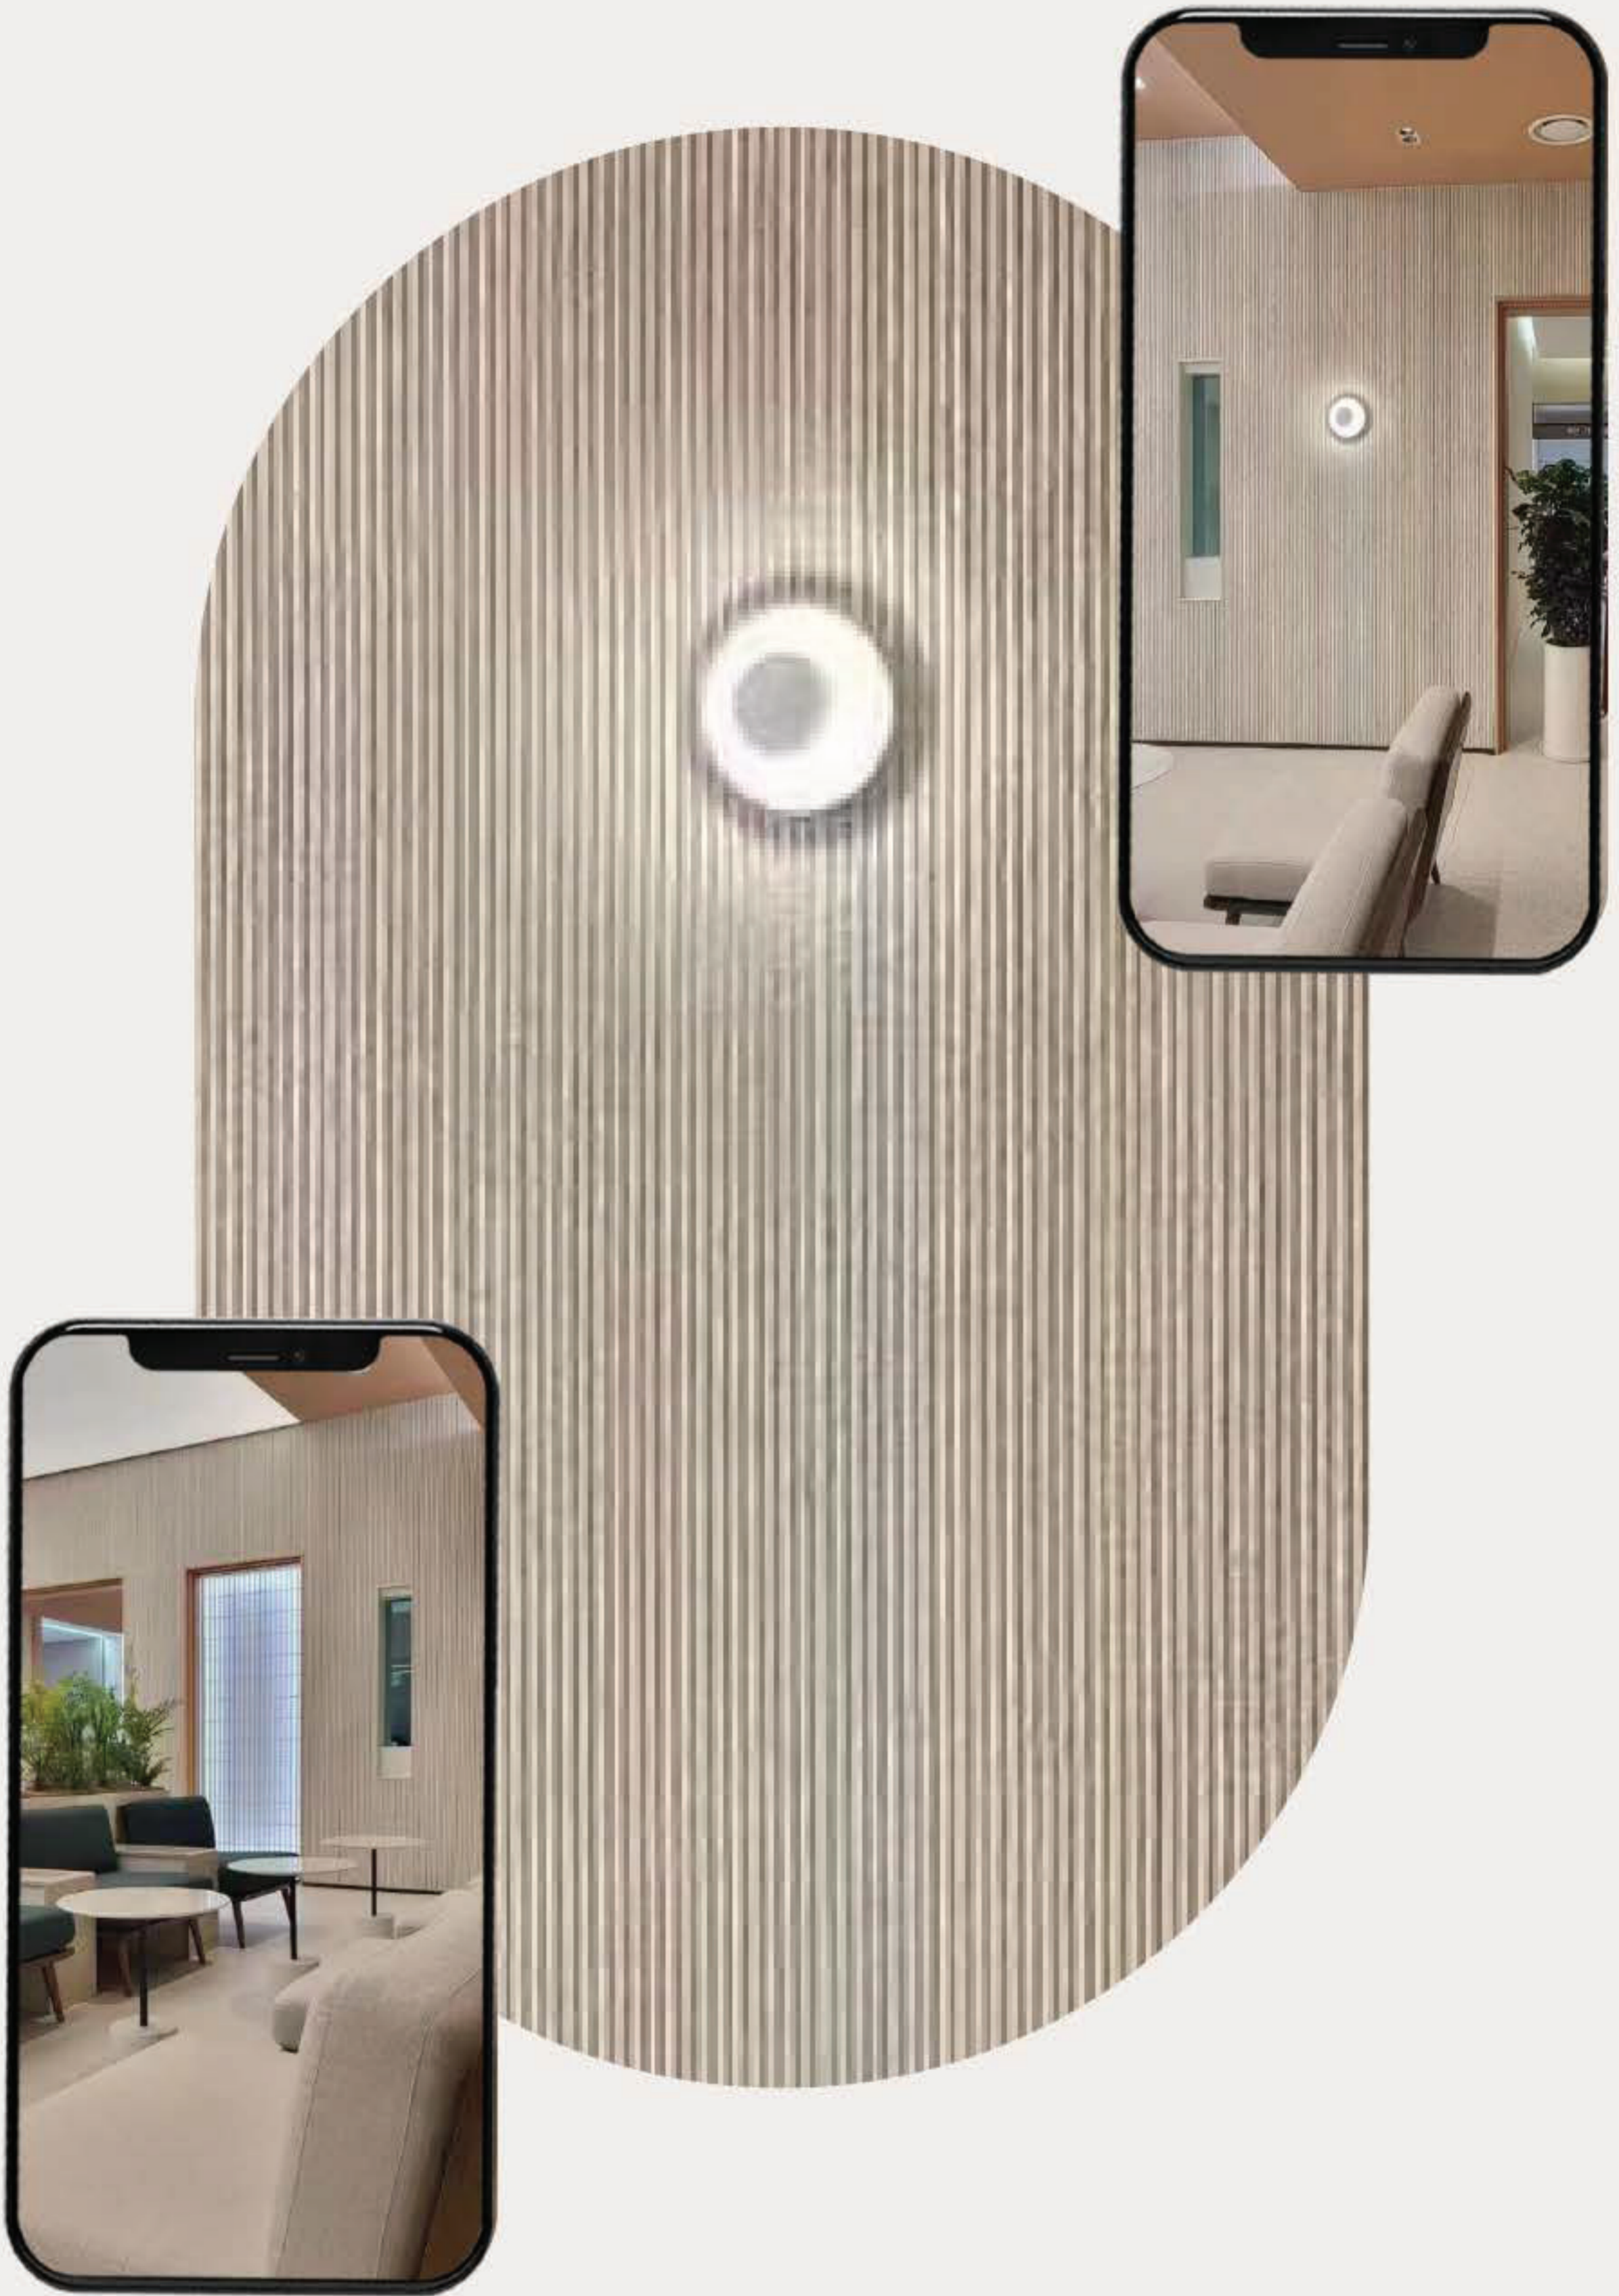

FINE LINE STONE BOARD

## SQUARE LINE STONE

SIZE : 2800X580MM

THICKNESS : 3-5MM

BEIGE CL110

DARK GREY CL112

RIMONIM DESIGN

— build your home —

SQUARE LINE STONE  
ROUND LINE STONE

# SQUARE LINE STONE ROUND LINE STONE