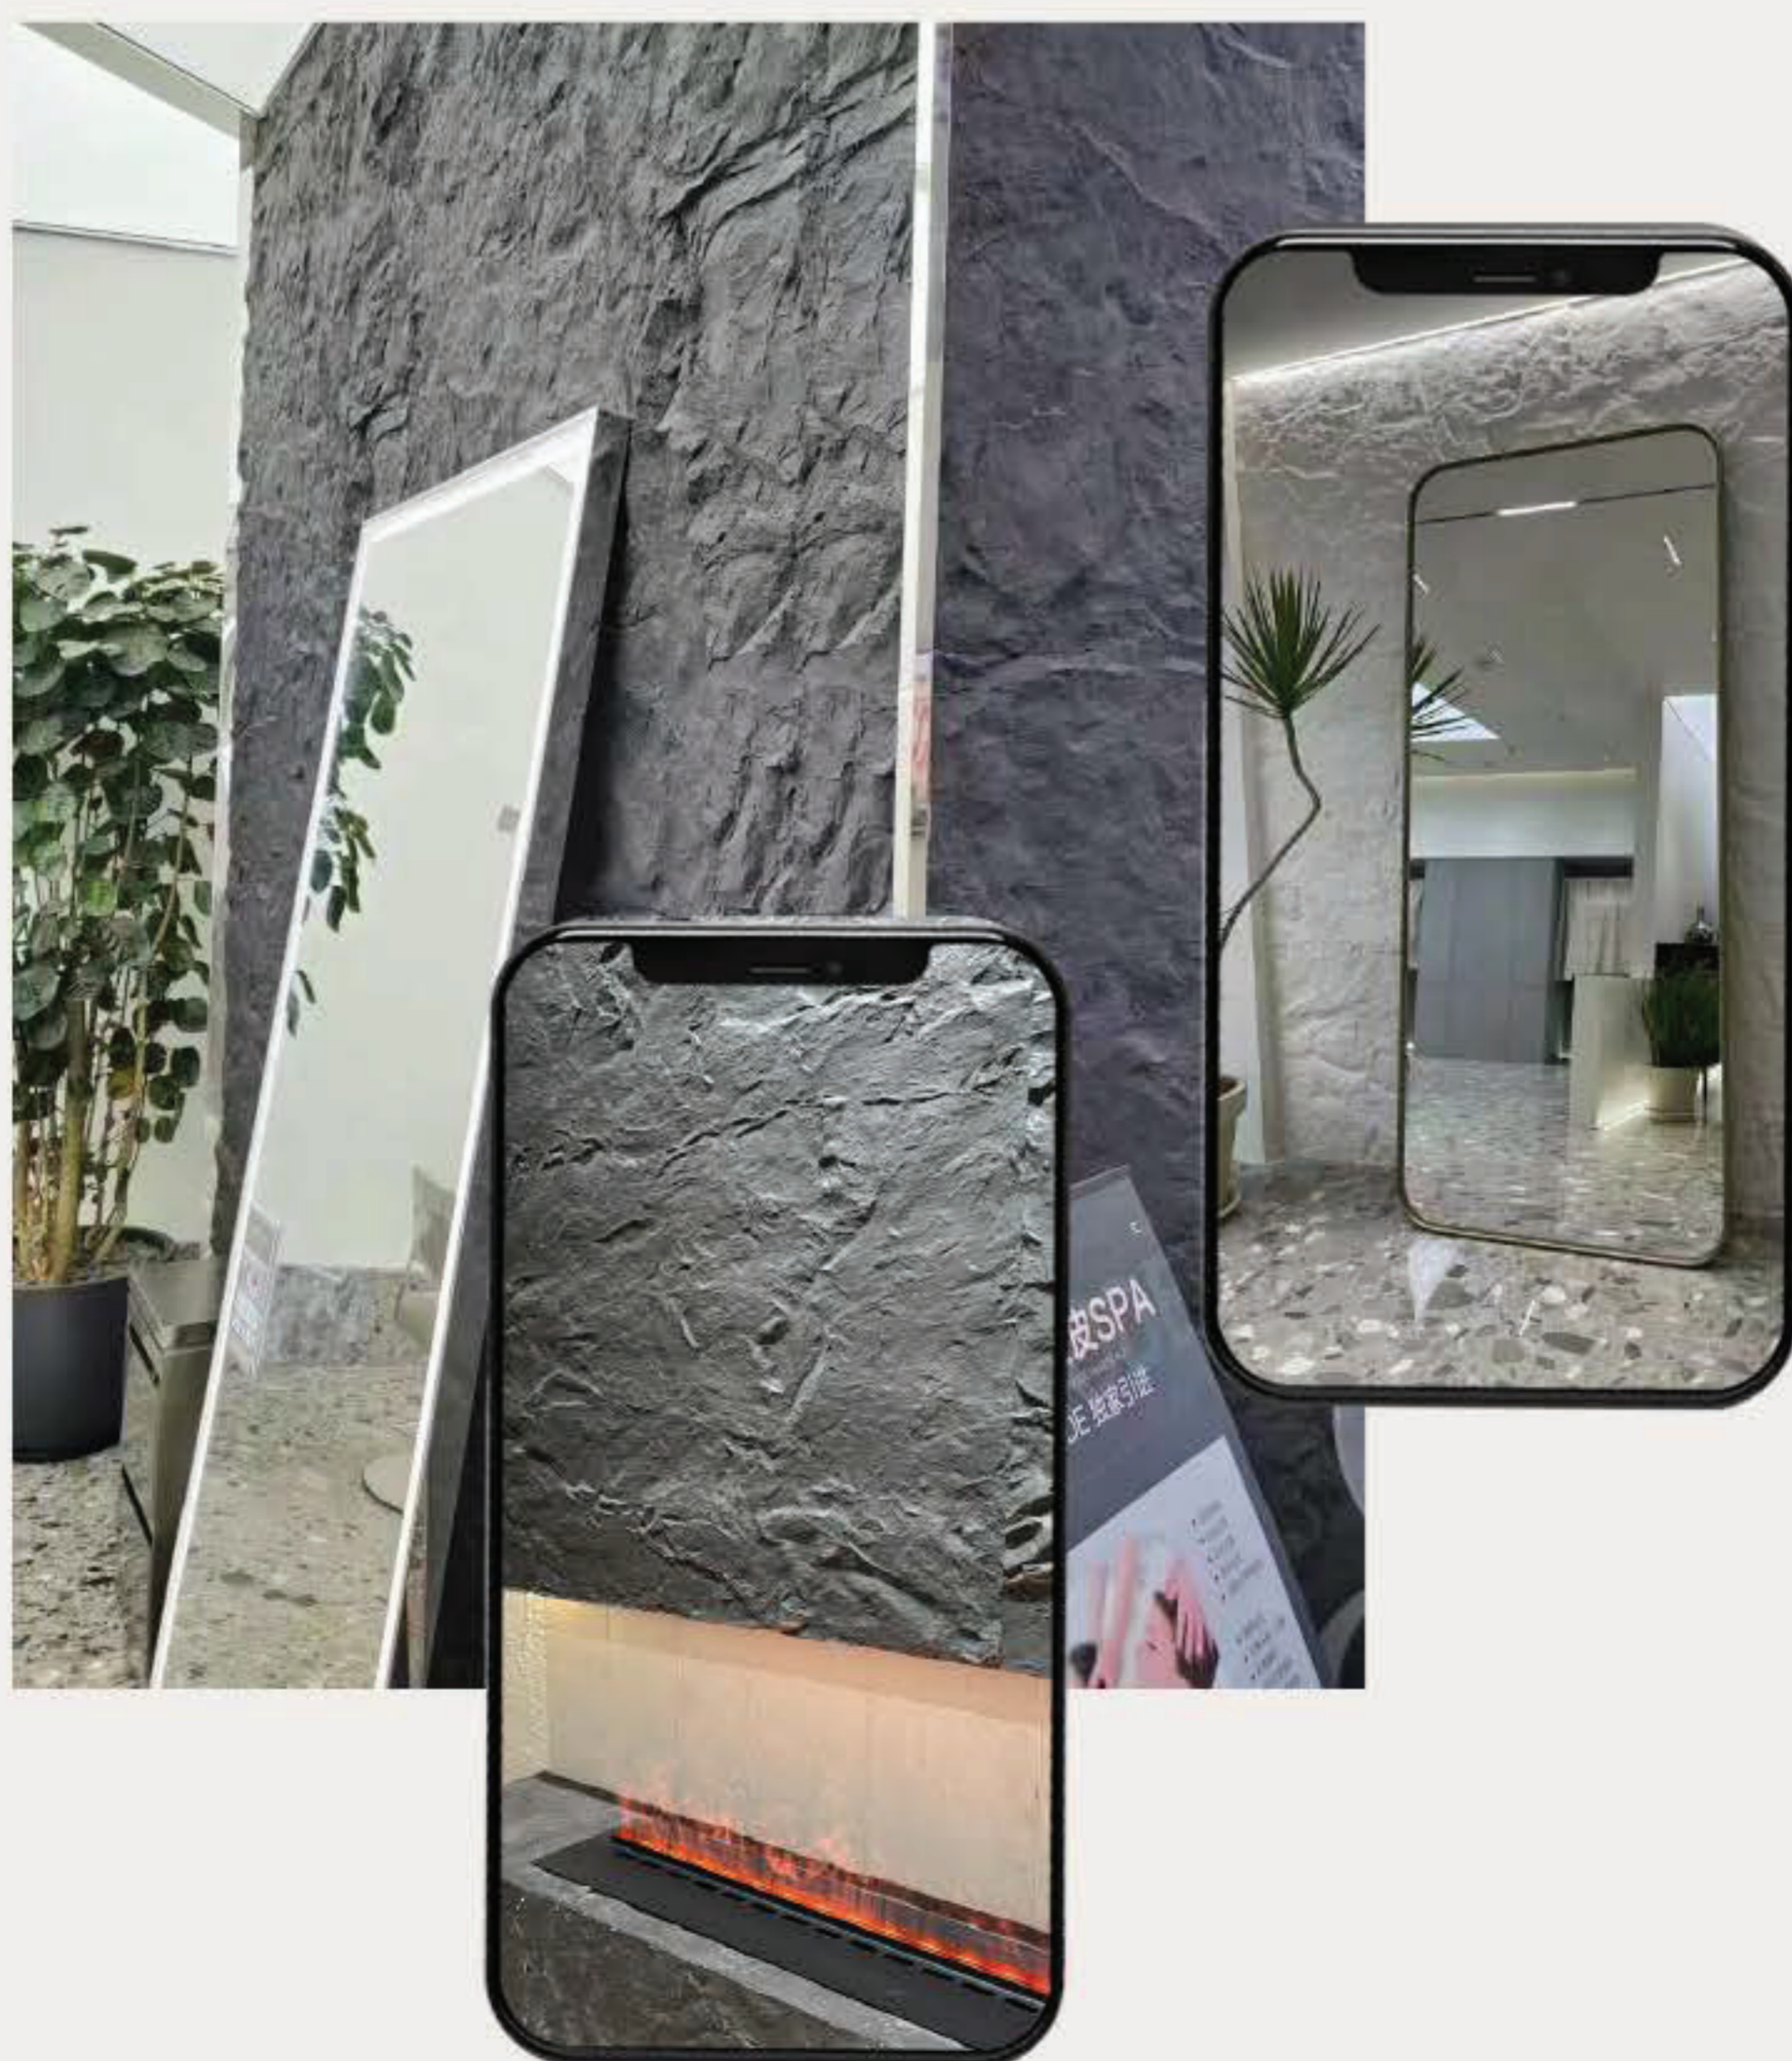

NEW ROCK CUT STONE