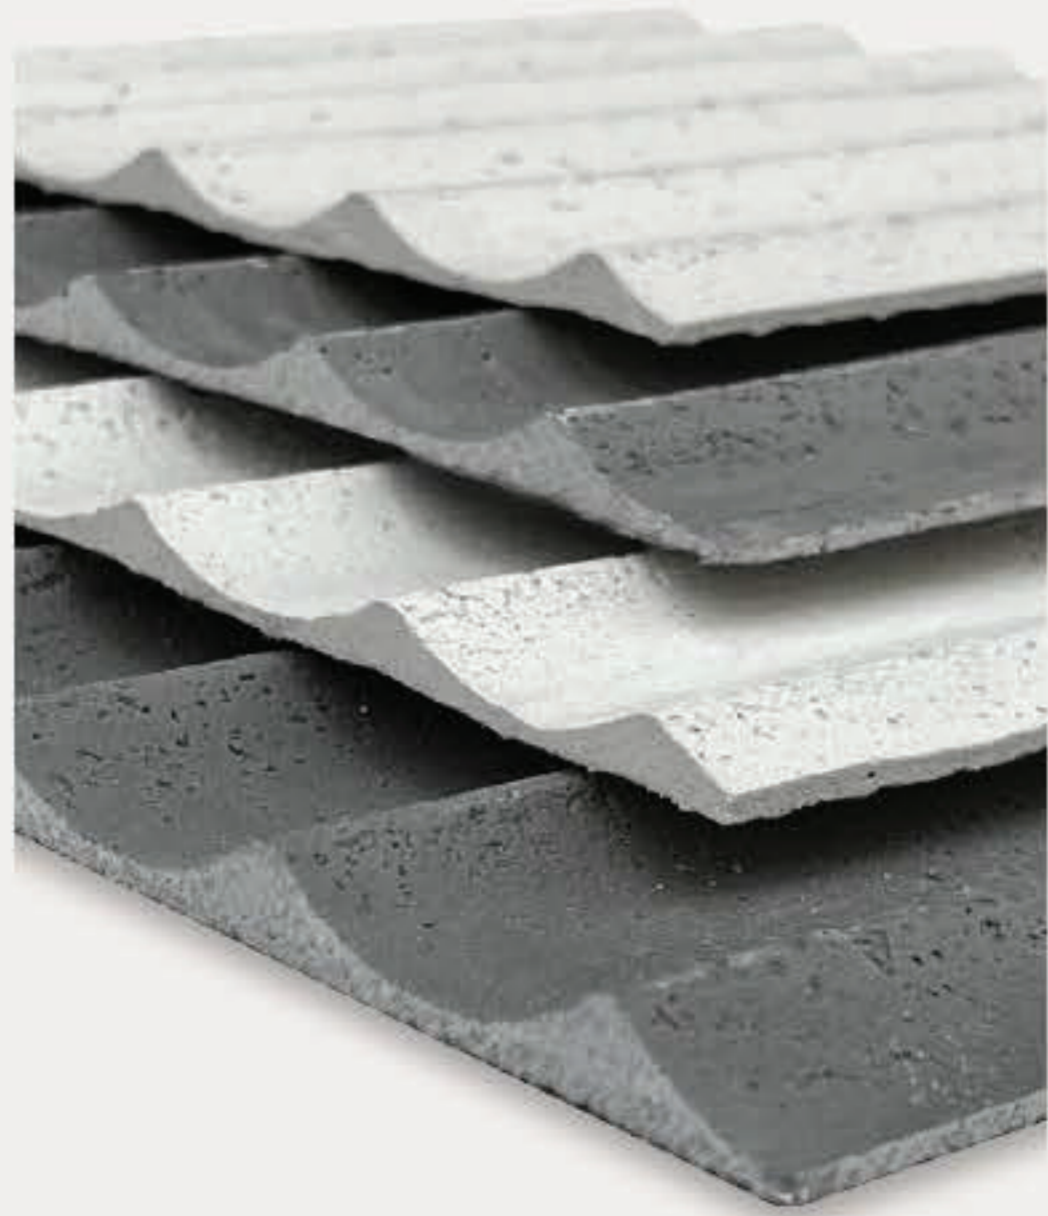

## RIPPLE BOARD

SIZE : 2780X600MM

THICKNESS : 3-5MM

BEIGE CL 114

GREY CL 116

# RIPPLE BOARD