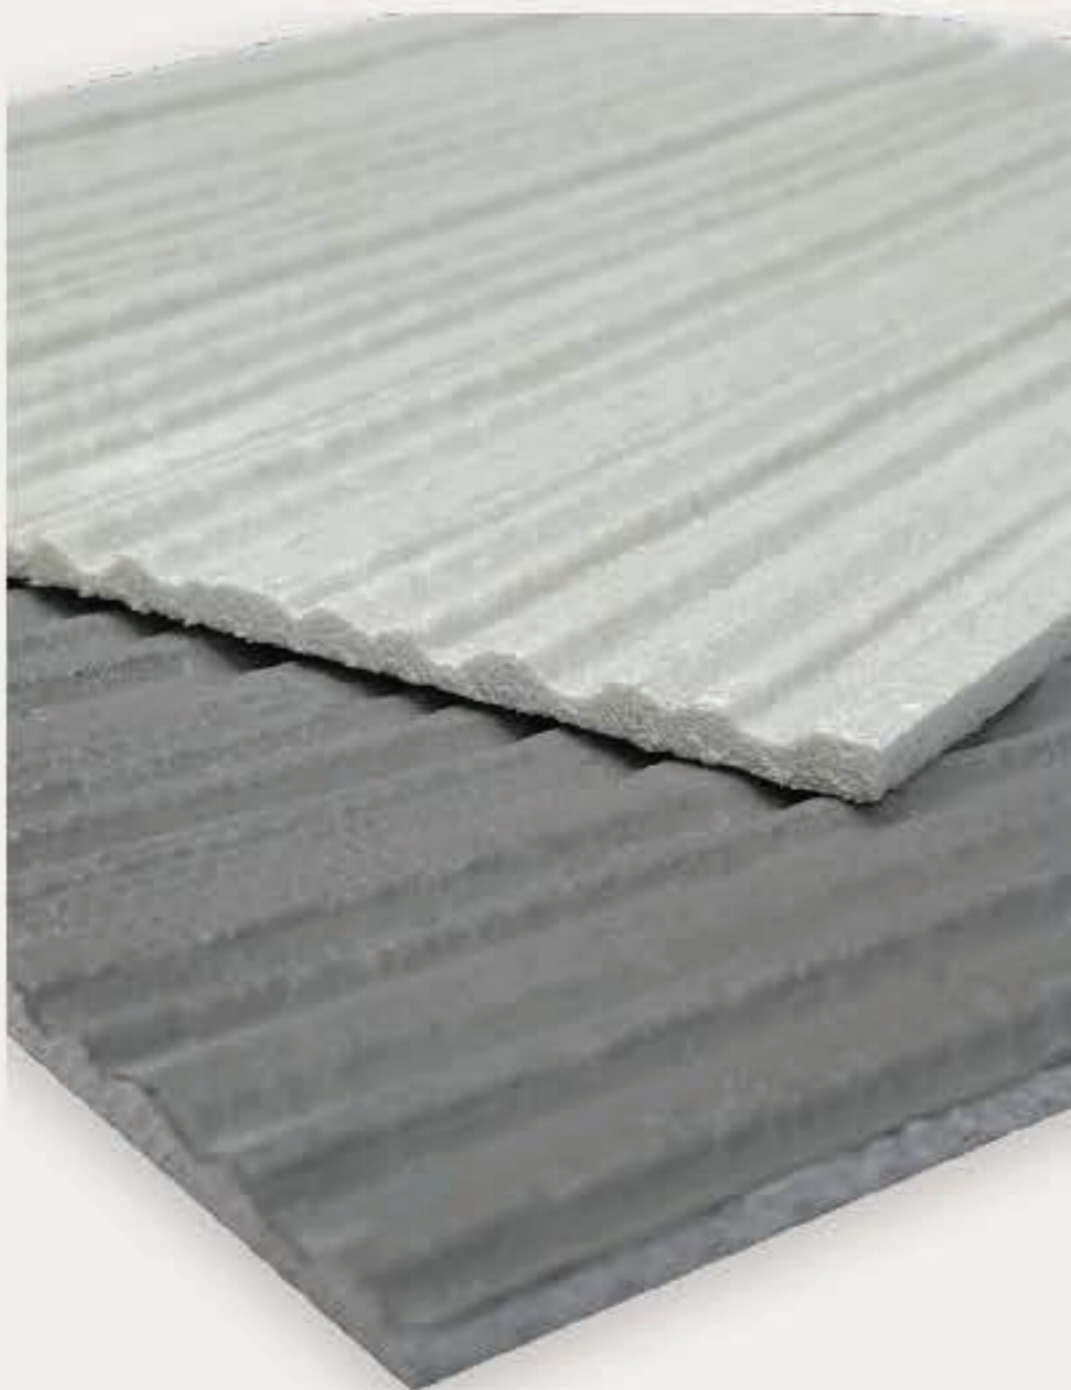

## FINE LINE STONE BOARD

SIZE : 2800X600MM

THICKNESS : 3-5MM

BEIGE CL100

GREY CL102

NEW COLLECTION

CATALOG 2024

FINE LINE STONE BOARD